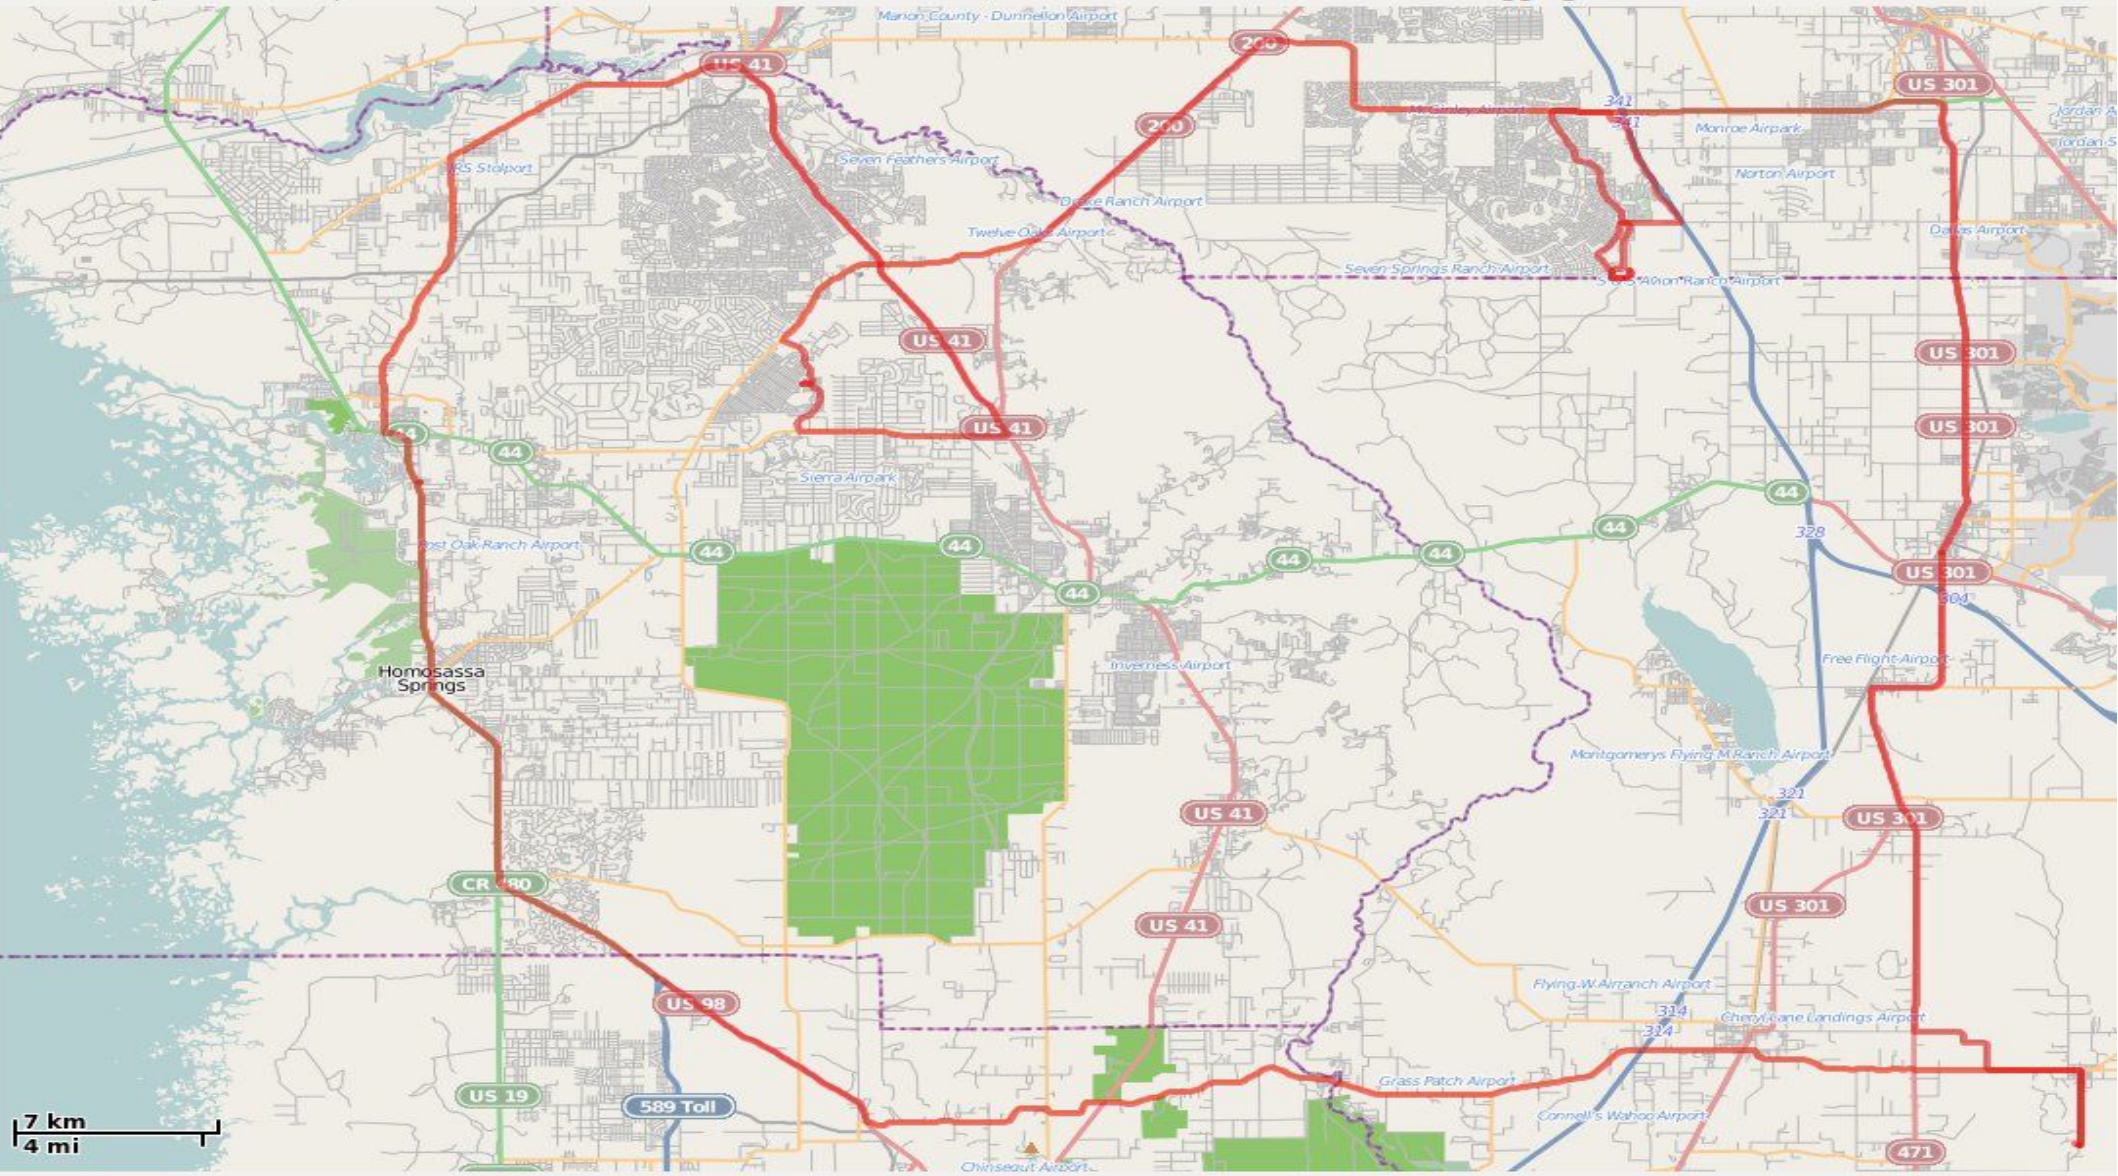

Signs & Shirts by 11th Hour Products

2013 12.07 10:24:22

MEMBER'S NAME: Andy Smith
DOLLARS: 100.00 \$
DATE: DEC 7 2013
1201

Distance: 264.43 km

Maximum Speed: 27.56 m/s

Average Speed: 17.83 m/s

Duration: 247 minutes, 7 seconds

Logging Date: 12/07/2013

Logging Time: 07:24:41 AM - 03:31:07 PM

7 km
4 mi